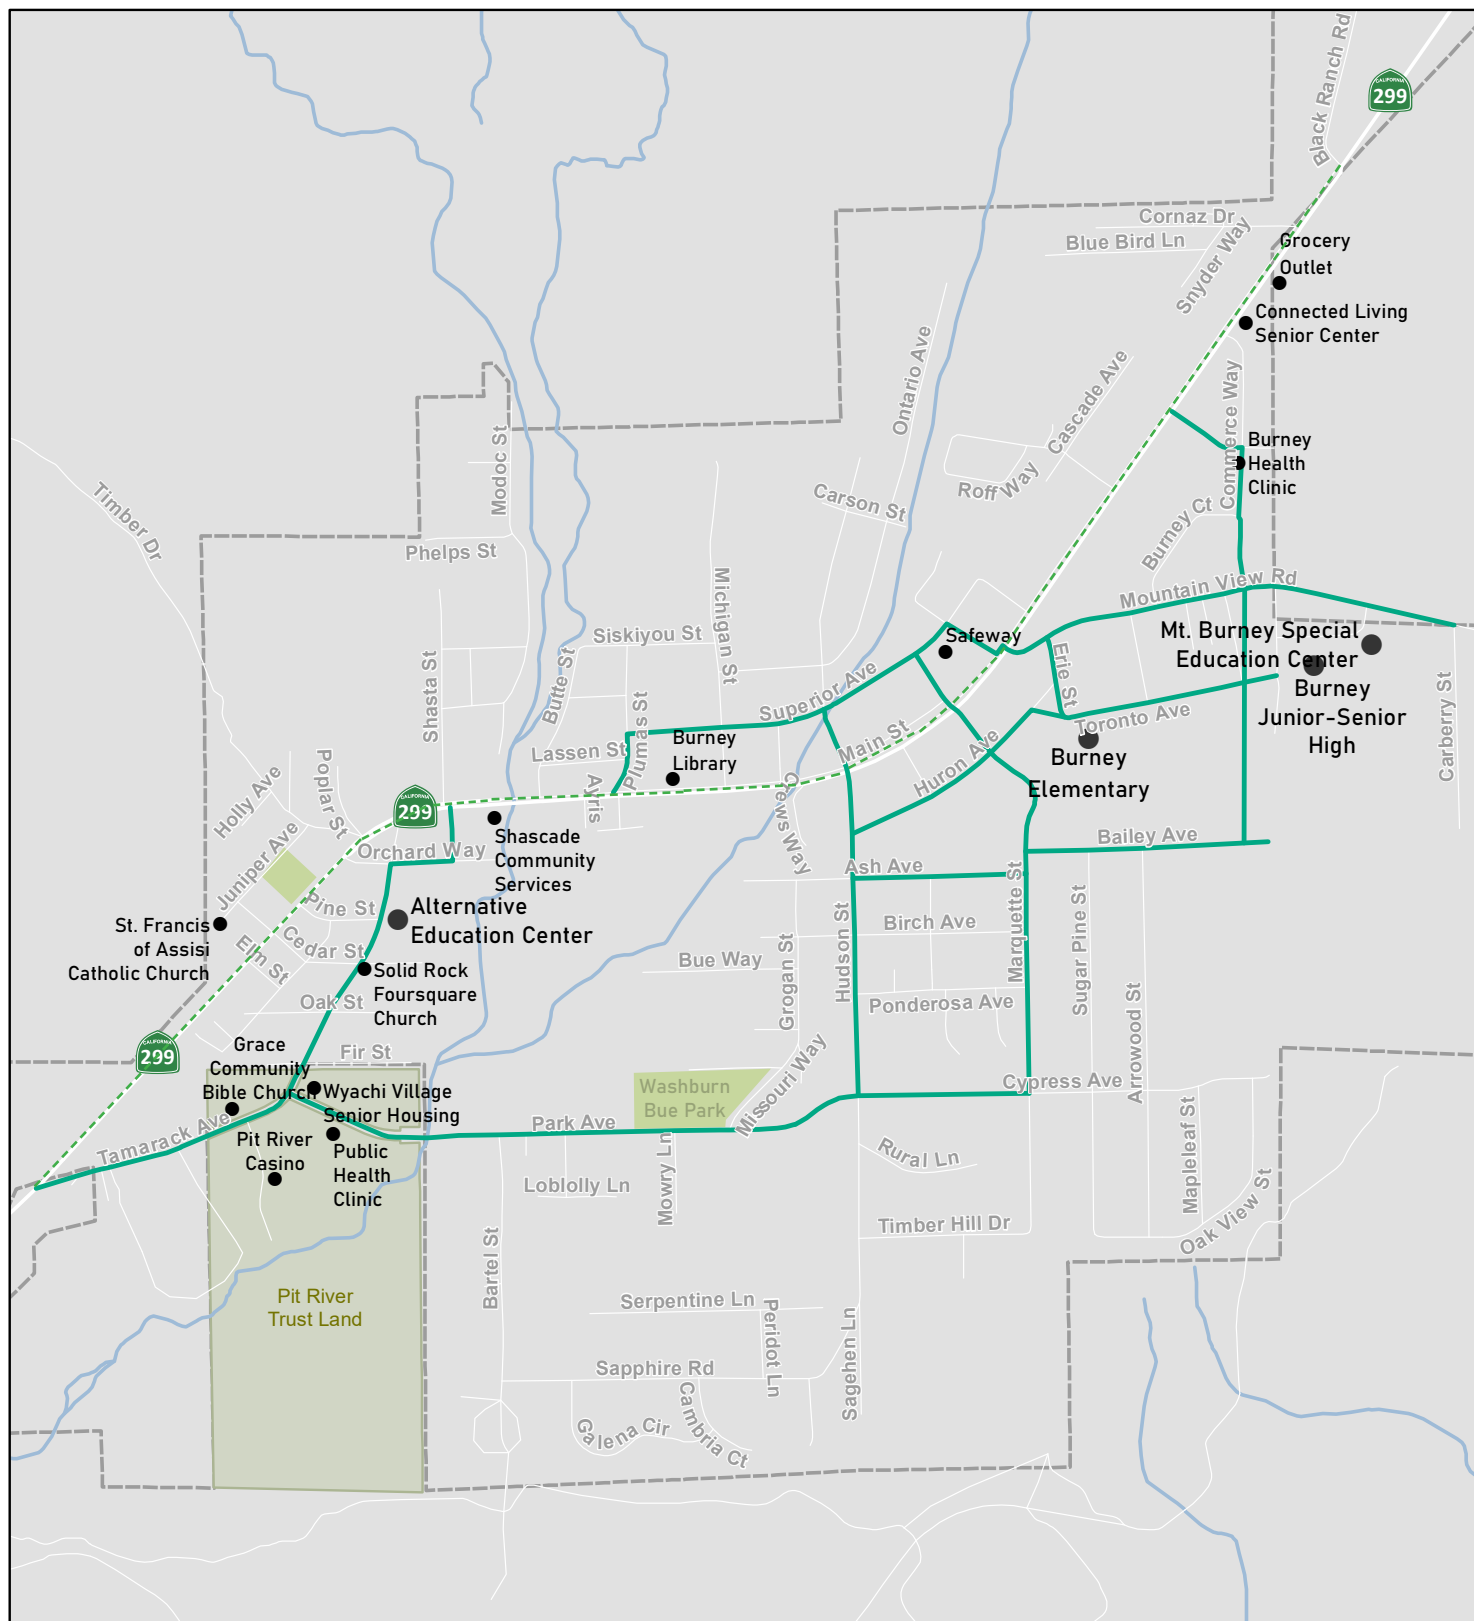

Pit River Tribe/Burney Tóólol itt^hú maníkcán (All My Children) Walking and Biking Network - Project Extents and Destinations

Legend

- Locations of Interest
- Schools
- Project Extents
- CT corridor limits still TBD.
- Parks
- Pit River Trust Land
- Burney SGA