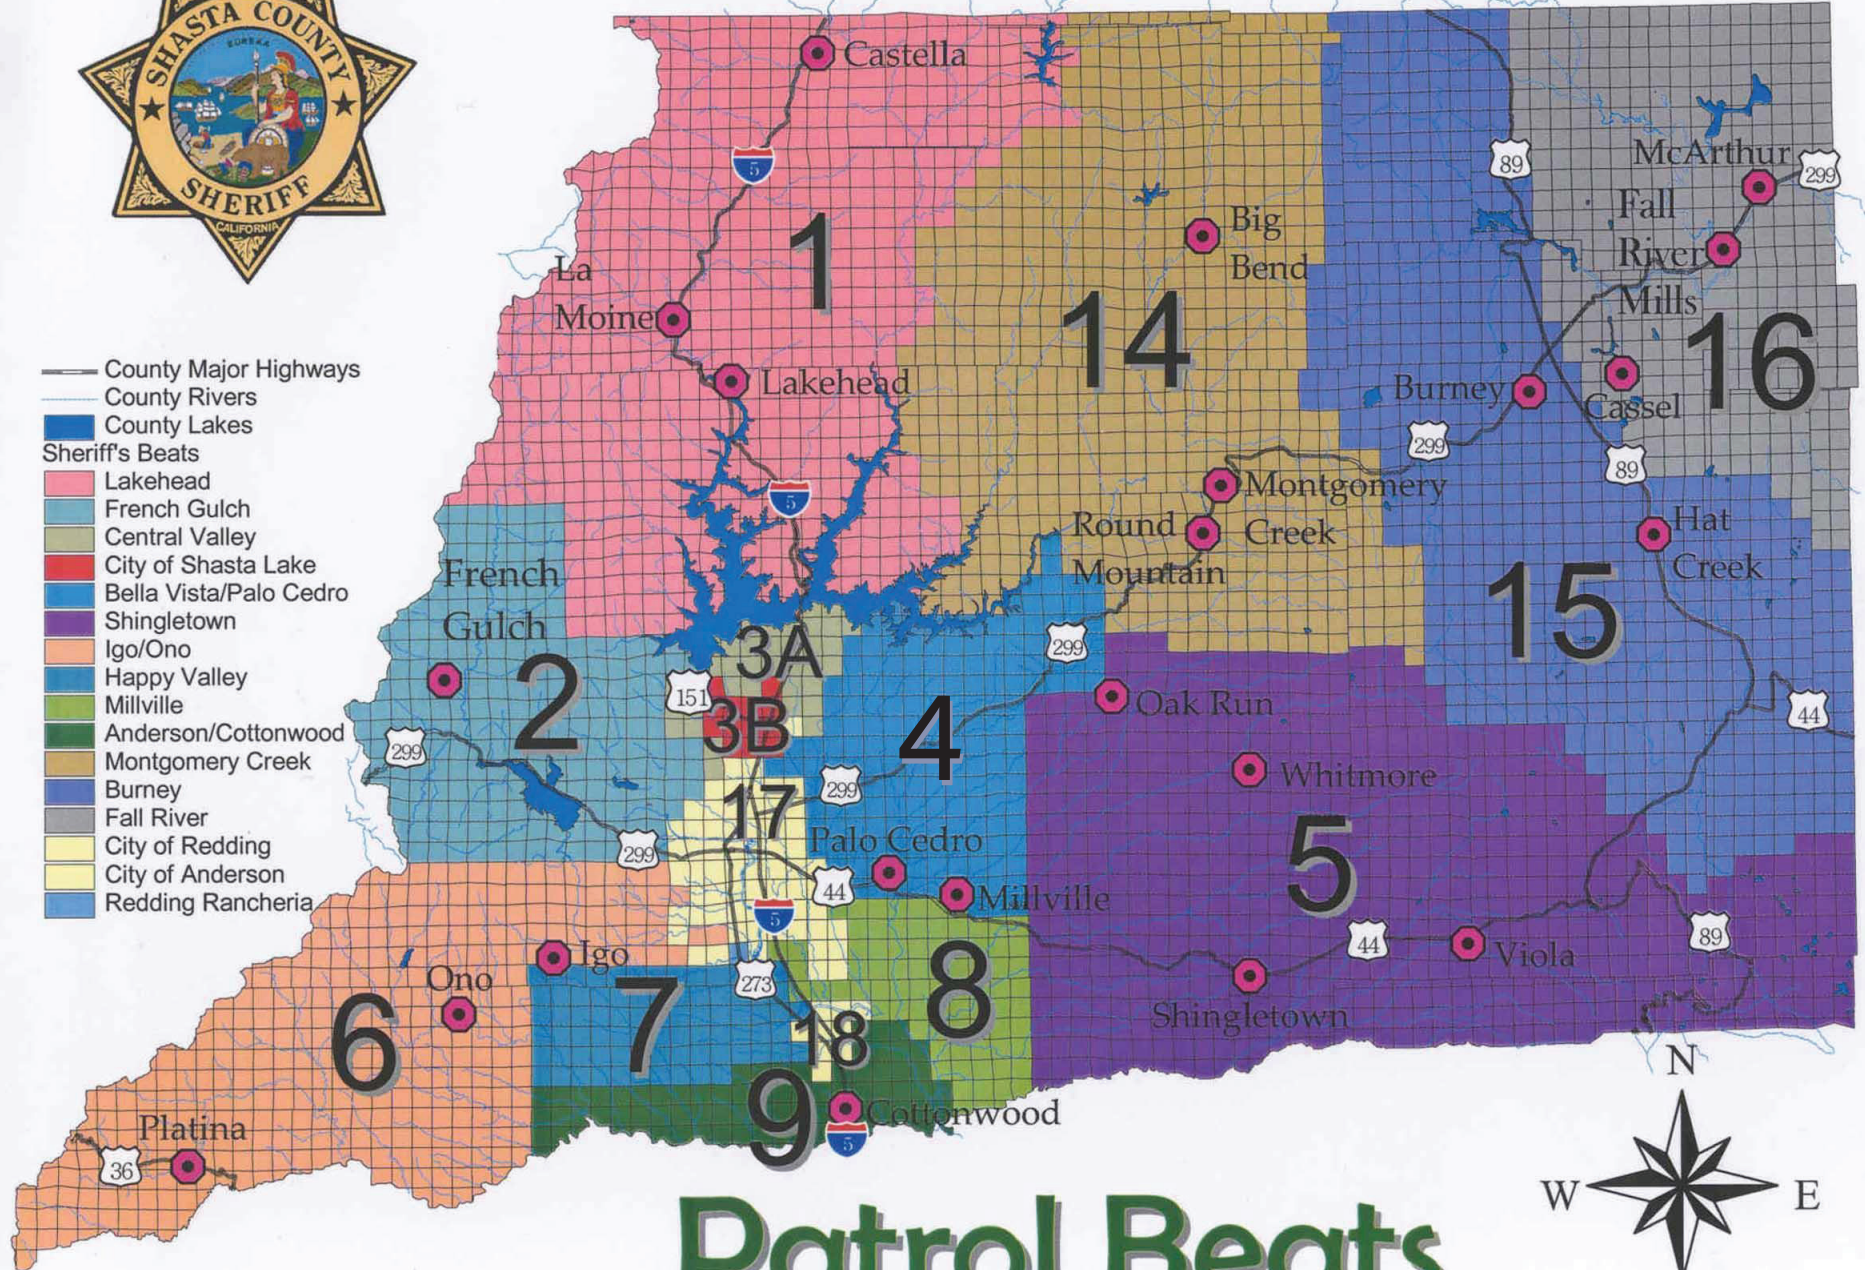

Click the number to see the Rural Deputy Assigned to each beat

- County Major Highways
- County Rivers
- County Lakes
- Sheriff's Beats
- Lakehead
- French Gulch
- Central Valley
- City of Shasta Lake
- Bella Vista/Palo Cedro
- Shingletown
- Igo/Ono
- Happy Valley
- Millville
- Anderson/Cottonwood
- Montgomery Creek
- Burney
- Fall River
- City of Redding
- City of Anderson
- Redding Rancheria

Patrol Beats